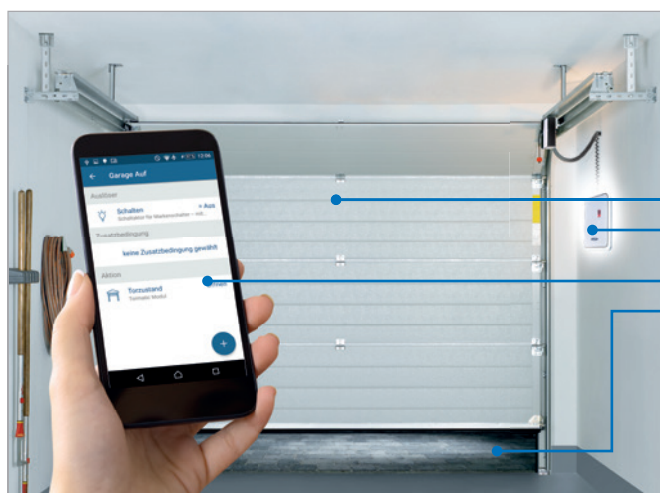

## THIS IS HOW YOUR NOVOPORT® SPEED OPERATOR SYSTEM BECOMES SMART: APPS AND REQUIREMENTS

When you decide on the NovoPort® Speed System, you have two options for operating your sectional garage door: You either go for the classic method of using the Mini-Novotron 523 hand-held transmitter (included in the delivery scope). Or you turn to smart technology and control the door with your smart phone - with a finger motion on the touch screen or by voice command. For your NovoPort® Speed System to become smart, you need one of the apps listed below, the right module for connecting the operator and, for some systems, also a smart home hub:

### ALL SMART HOME SYSTEMS FOR NOVOFERM GARAGE DOORS

Amazon Alexa  
with Novoferm WiFi module  
voice control possible

Google Home  
with Novoferm WiFi module  
voice control possible

Homematic IP App  
with Homematic IP  
module and Homematic IP  
SmartHome hub

TYDOM app  
with Delta Dore module and  
Delta Dore TYDOM 1.0  
Smart home hub

mediola® IQONTROL NEO app  
with Novoferm WiFi module  
and mediola® AIO Gateway

### APP CONTROL OF SECTIONAL GARAGE DOORS

The apps for iOS and Android can be used to control Novoferm sectional garage doors on one or more devices (smart phones, tablets or voice assistants). Setup and operation are intuitive.