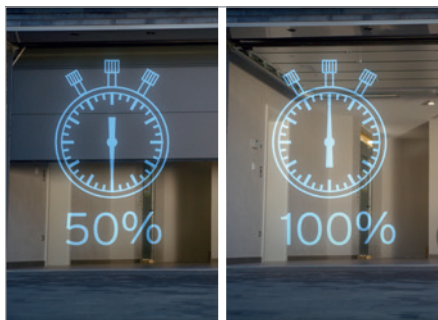

INTEGRATED HIGH-SPEED FUNCTION

High-quality technology and a pull force of 650 N make the NovoPort® Speed a superior and state-of-the-art operator system. Well-engineered technical features, such as door opening being up to 50% faster thanks to the integrated high-speed function, provide the ultimate convenience compared to standard operators.