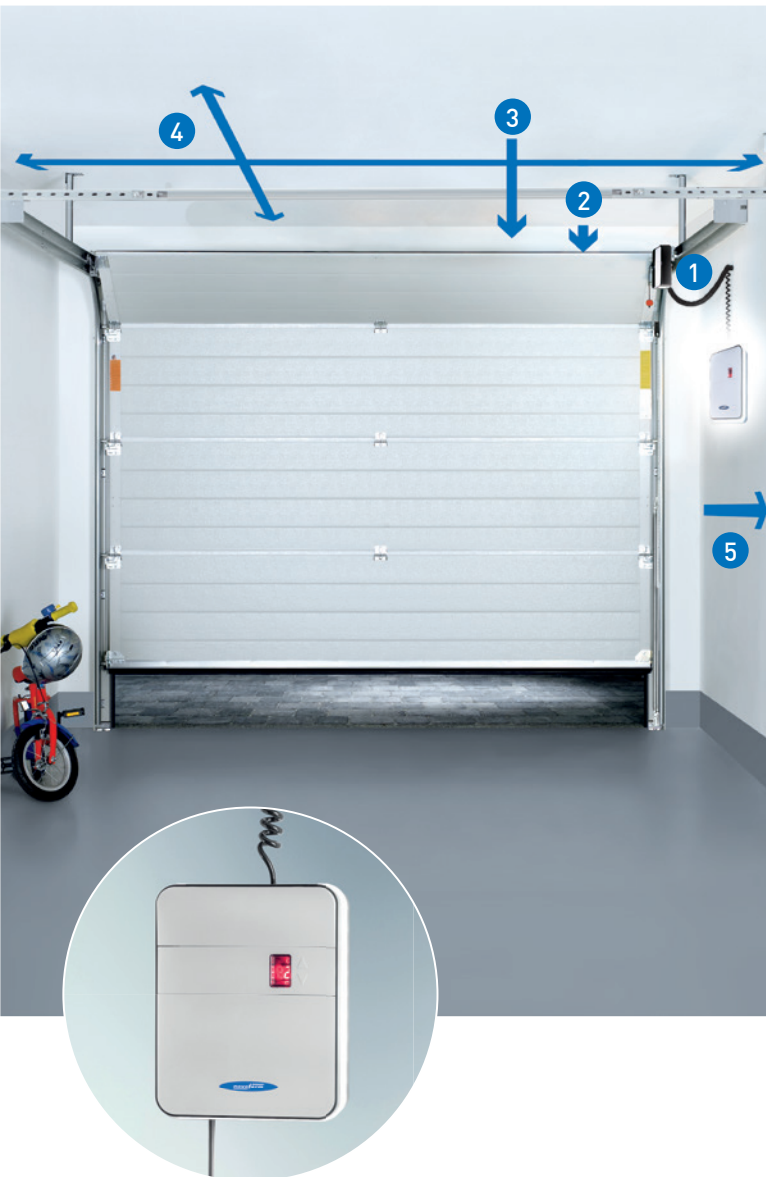

ASSEMBLY ADVANTAGES

1 NO ADDITIONAL OPERATOR TRACK

The NovoPort® Speed operator is directly integrated into the side garage door track. This saves on the cost of materials, installation and maintenance.

2 CLEAR HEADROOM

No loss of headroom space No on-site related installation problems

3 NO SUSPENSION OF THE CEILING OR DRIVE UNIT

Special suspension structures often have to be created to enable the operator to be mounted on high garage ceilings. This is not the case with NovoPort® Speed.

4 CLEAR CEILING

No installation problems in the ceiling area: Lighting, beams or drainpipes do not have to be dismantled or bypassed. No difficult drilling into reinforced concrete ceilings, no use of special wall plugs in gypsum plasterboard, no danger of drilling through thin ceilings, no soiling of operator components caused by drilling dust.

5 NO INCREASED INSERTION DEPTH

Track-guided operators protrude approx. 30 – 40 cm outwards beyond the garage door and often have to be shortened on site. NovoPort® Speed always fits correctly!

HIGHLIGHTS

- ✓ Integrated high-speed function for door-opening that is up to 50 % faster (up to 29 cm/s)
- ✓ Modern and 20 % flatter casing with continuous LED strip for energy-saving and bright illumination
- ✓ Integrated, indirect lighting with LED (6 Watt) switched on automatically when opening
- ✓ Automatic closing after a set time can be programmed (opto sensor required)
- ✓ Smart control: The door can be operated by app or voice command
- ✓ Simple integration in existing smart home systems
- ✓ Adjustable ventilation setting to air the garage
- ✓ The remote control unit has automatic signal encryption with AES 128 encryption to ensure the utmost protection against manipulation.
- ✓ LED (red, yellow, green) garage door status display on the hand-held transmitter or via app
- ✓ Novoferm Bluetooth module allows the specialist dealer to adjust the brightness, the ventilator position and the ventilation time